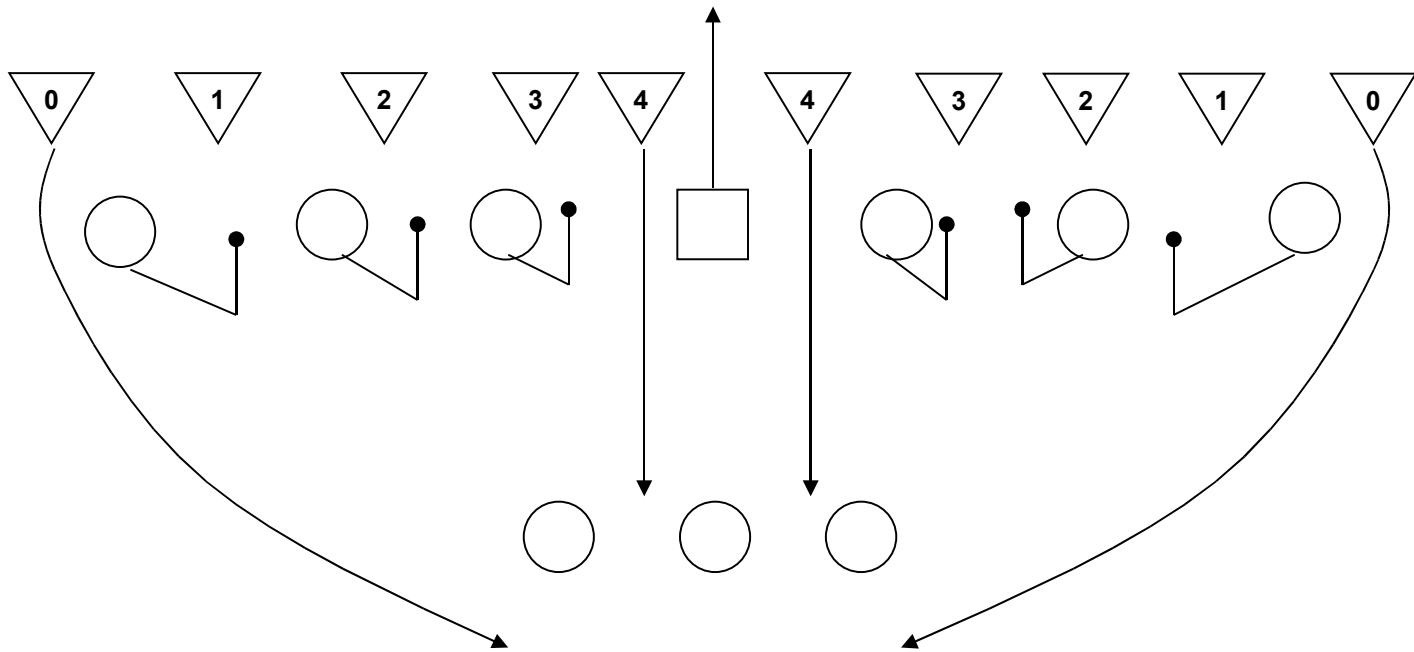

FH WIDE PUNT PROTECTION vs. 10 (5-5) RUSH

LS: Always Release, Never Blocks > Only Head Hunter

TE: Always #1 > Run Off Shield Tech.

T: Always #2 > Run Off Shield Tech.

G: Always #3 > Run Off Shield Tech.

WEDGE: Always Inside Penetration #4's

No Blocks on #0

Punt Operation Time is too fast to be a Threat

All Front Line Blockers will release immediately if the treath will not rush!!!

Man Protection!!