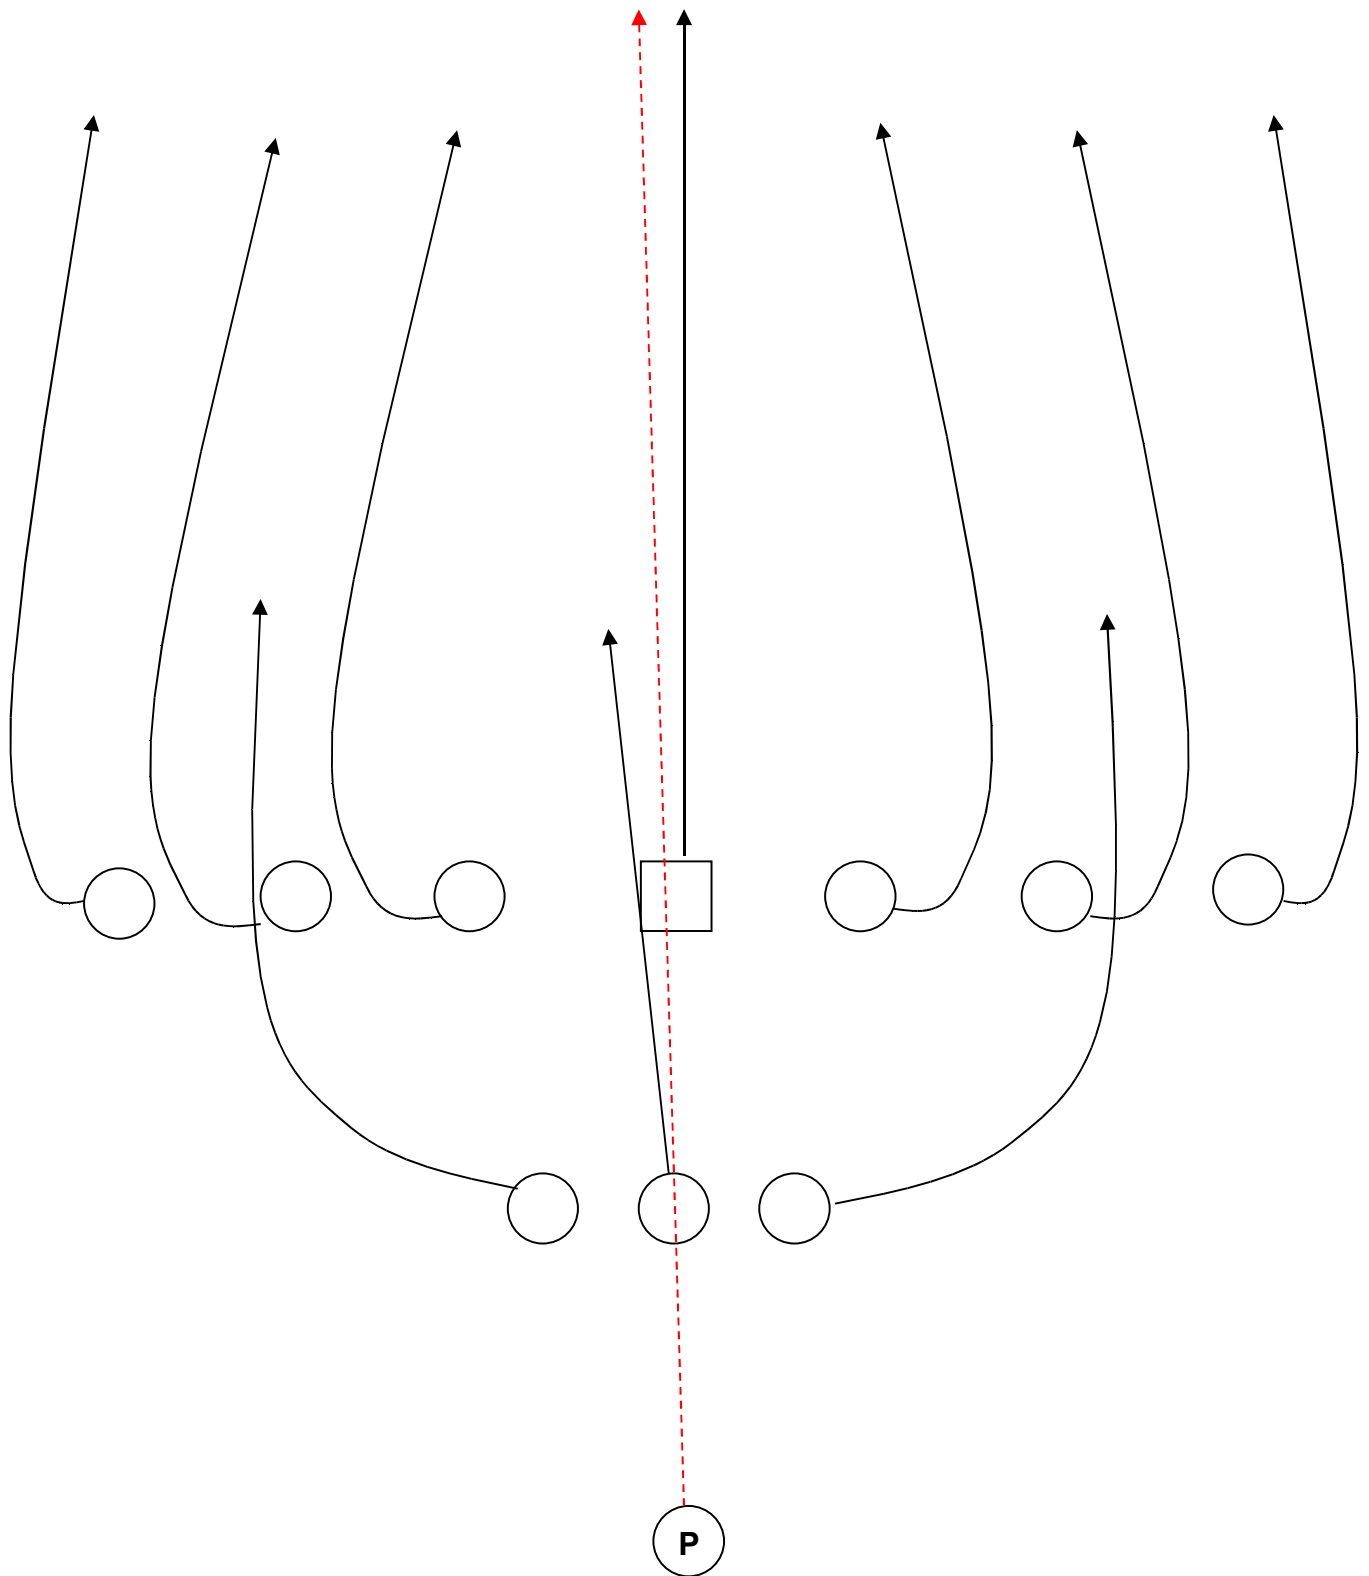

FULL HOUSE WIDE PUNT COVERAGE STRAIGHT