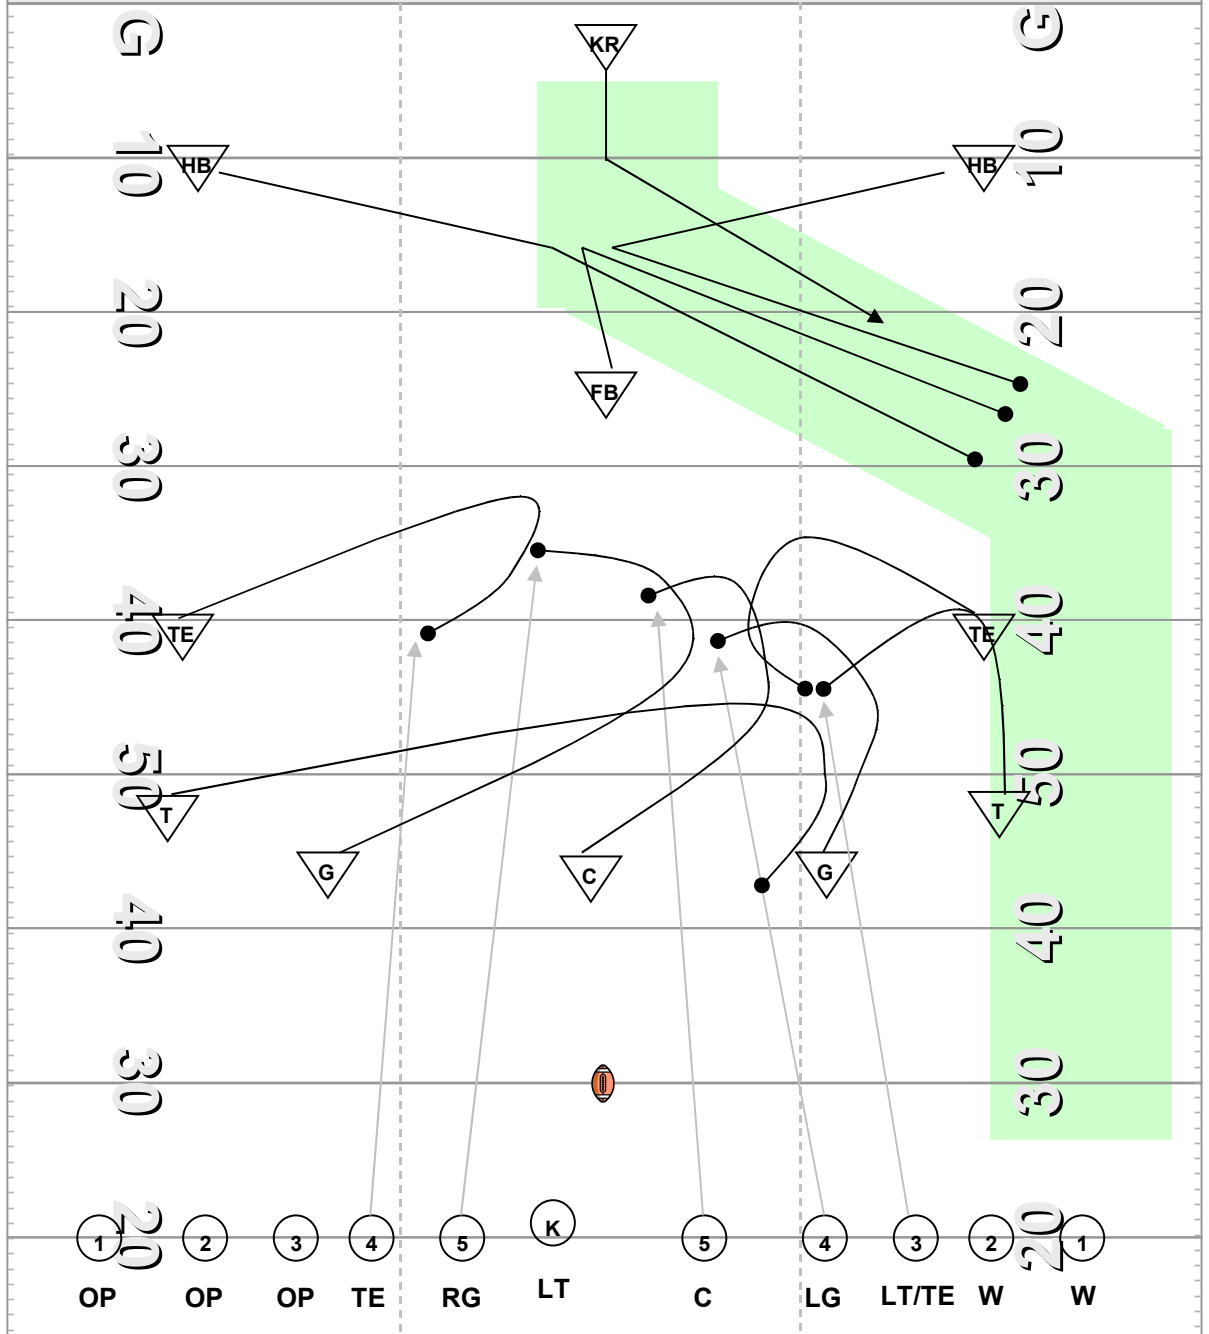

KICK RETURN SIDELINE LEFT vs. 5-5 MIDDLE

5-2-1-2-1 Look

T: # 47Y

G: Outside Hash 45Y

C: Middle 43Y

TE: # 40Y

FB: Middle 25Y

HB: # 10Y

KR: Middle 5Y-10Y

RT/TE: Double Team L3

RG: Outside-In L4

C: Outside-In L5

LG: Inside-Out R5

LT: Peel Out Kicker

LTE: Inside-Out R4

FB: Lead Wedge to Ball (Middle)

HB's: Wedge Outside

KR: Stay behind Wedge & R4D