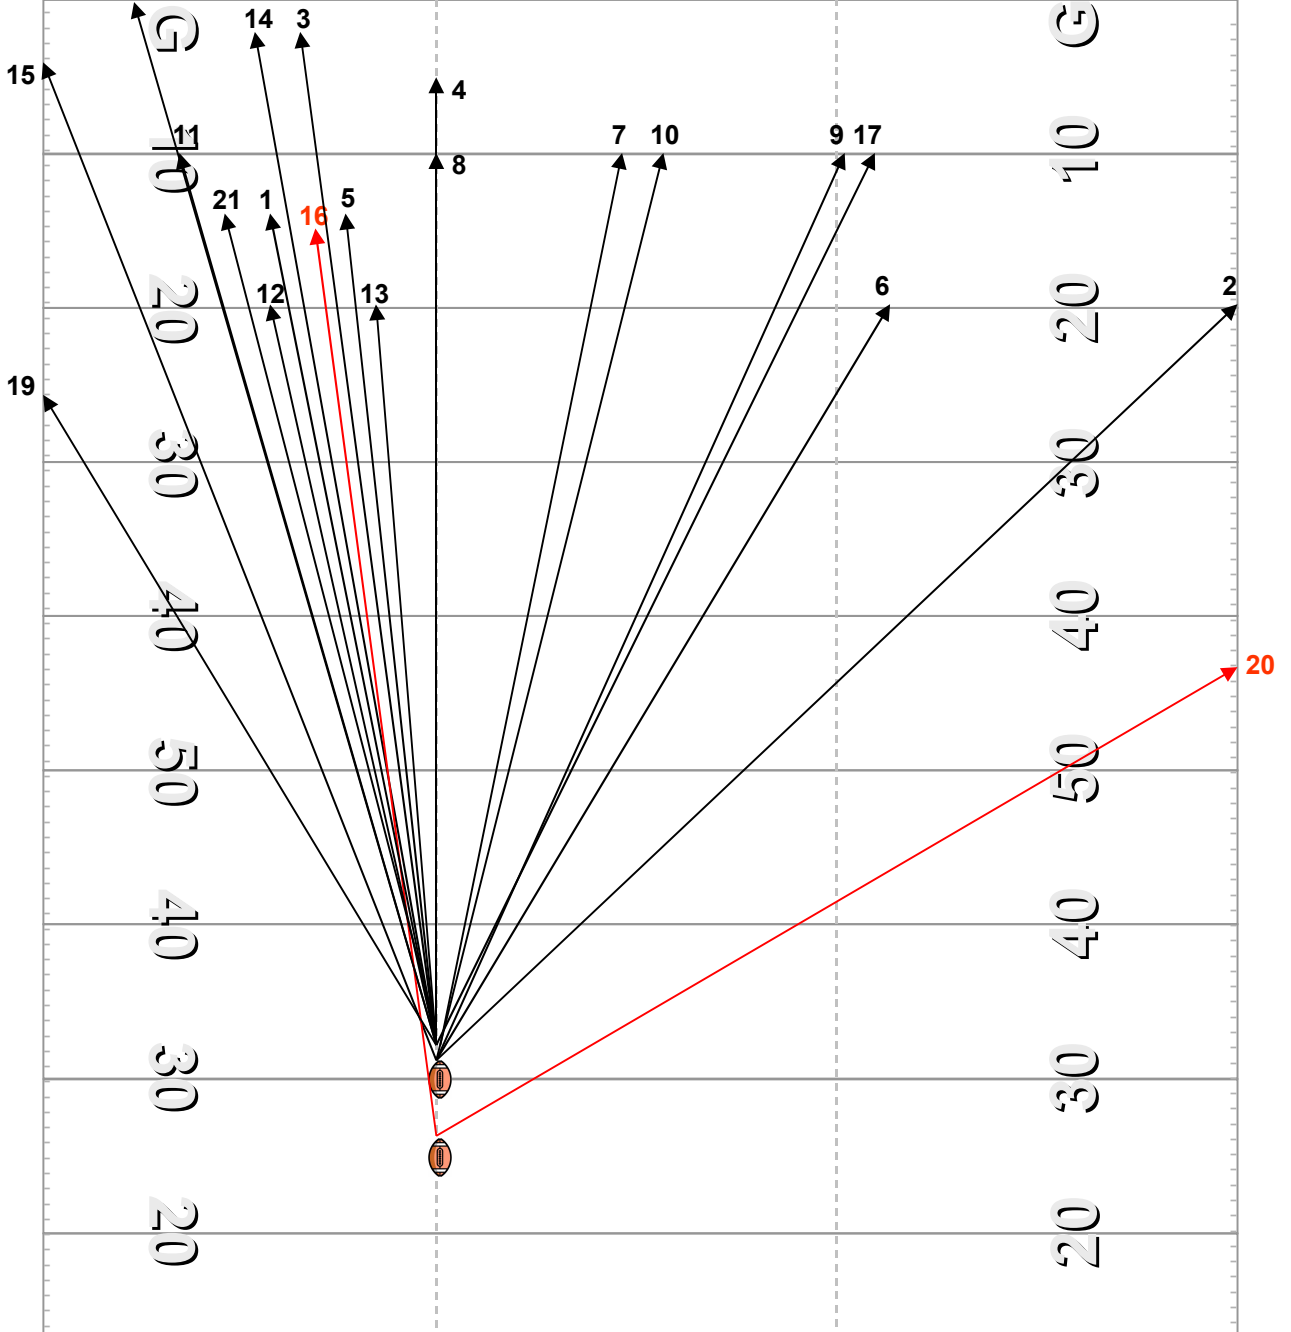

KICK OFF SPOTS

18-22-23

	1	2	3	4	5	6	7	8	9	10	11	12	13	14	15	16	17	18	19	20	21	22	23
Ha sh	L	L	L	L	L	L	L	L	L	L	L	L	L	L	L	L	L	L	L	L	L	L	L
HT	3, 52	3, 59	3, 72	4, 06	3, 08	3, 69	3, 66	3, 80	3, 90	3, 58	4, 03	3, 02	3, 05	3, 29		3, 77	3, 88	4, 14	-	-	2, 88	3, 60	3, 42
TK	L5 R 5	O O B	L1 L2	L5 R4	L2 L3	K	L2 L1	K	L5	R5 L2	L2	L2 L3	R5 R1	L2	O O B	L1 R5	L3 R2	R3	O O B	O O B	R1	L2	R1
K ICK	D L	P O	DL	DL	S Q	P O	D M	D M	D M	D M	DL	S Q	S Q	DL	DL	DL	D M	DL	DL	P O	DL	DL	DL
OP P	W S S	W S S	W S S	W S S	W S S	FA M	FA M	FA M	FA M	FA M	FA M	FA M	FA M	NS U	NS U	NS U	N S U	H A M	H A M	H A M	HA M	H A M	H A M