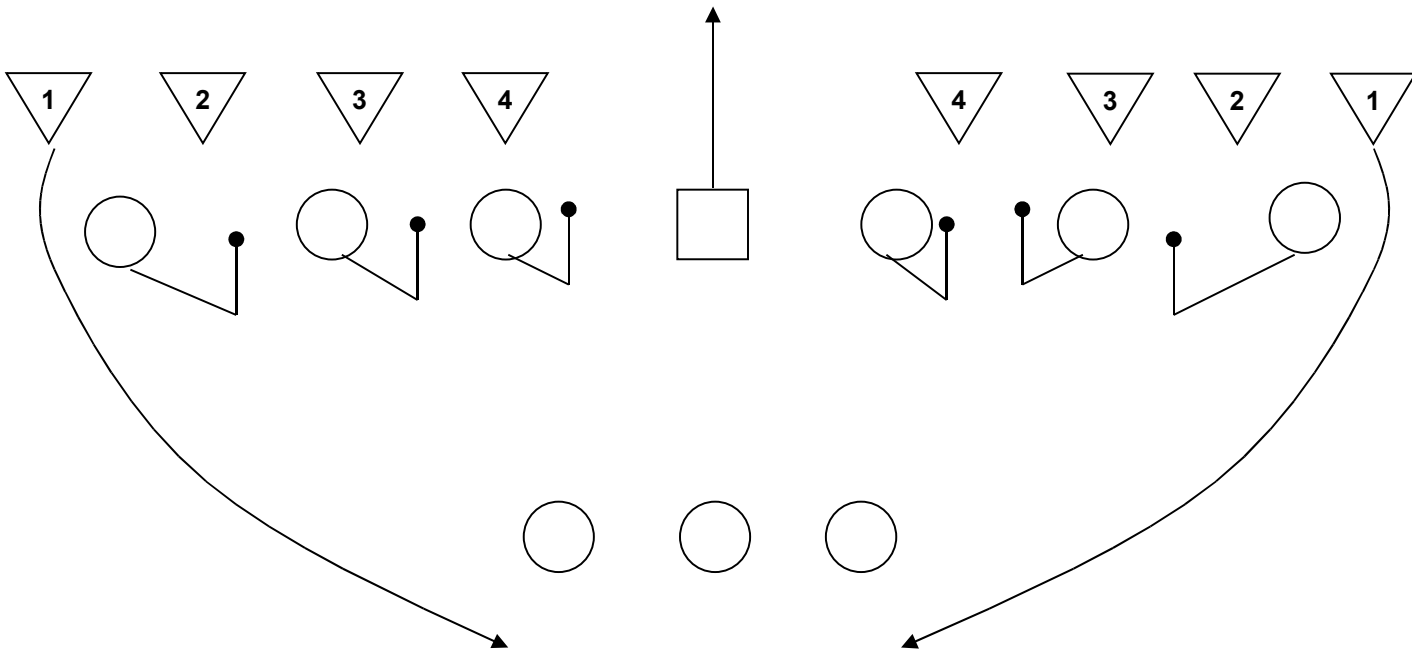

FH WIDE PUNT PROTECTION vs. 8 (4-4) RUSH

LS: Always Release, Never Blocks > Only Head Hunter

TE: Always #2 > Run Off Shield Tech.

T: Always #3 > Run Off Shield Tech.

G: Always #4 > Run Off Shield Tech.

WEDGE: Always Inside Penetration #4's

No Blocks on #1

Punt Operation Time is too fast to be a Threat

All Front Line Blockers will release immediately if the treath will not rush!!!

Man Protection!!