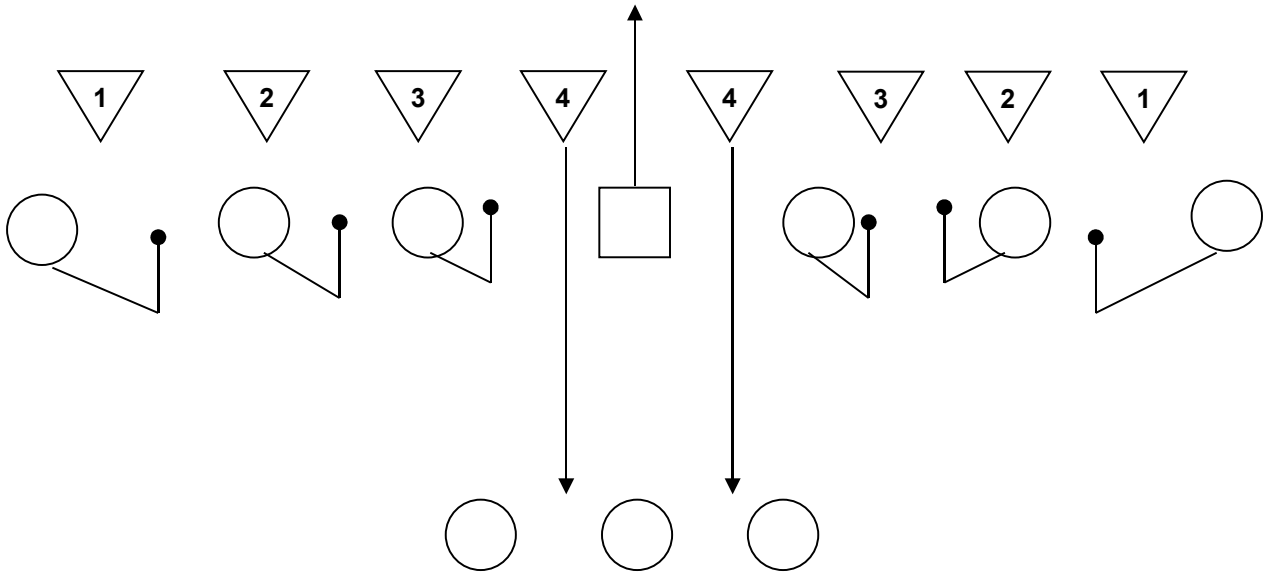

FH WIDE PUNT PROTECTION vs. 8 (4-4) RUSH

LS: Always Release, Never Blocks > Only Head Hunter

TE: Always #1 > Run Off Shield Tech.

T: Always #2 > Run Off Shield Tech.

G: Always #3 > Run Off Shield Tech.

WEDGE: Always Inside Penetration #4's

All Front Line Blockers will release immediately if the treath will not rush!!!

Man Protection!!