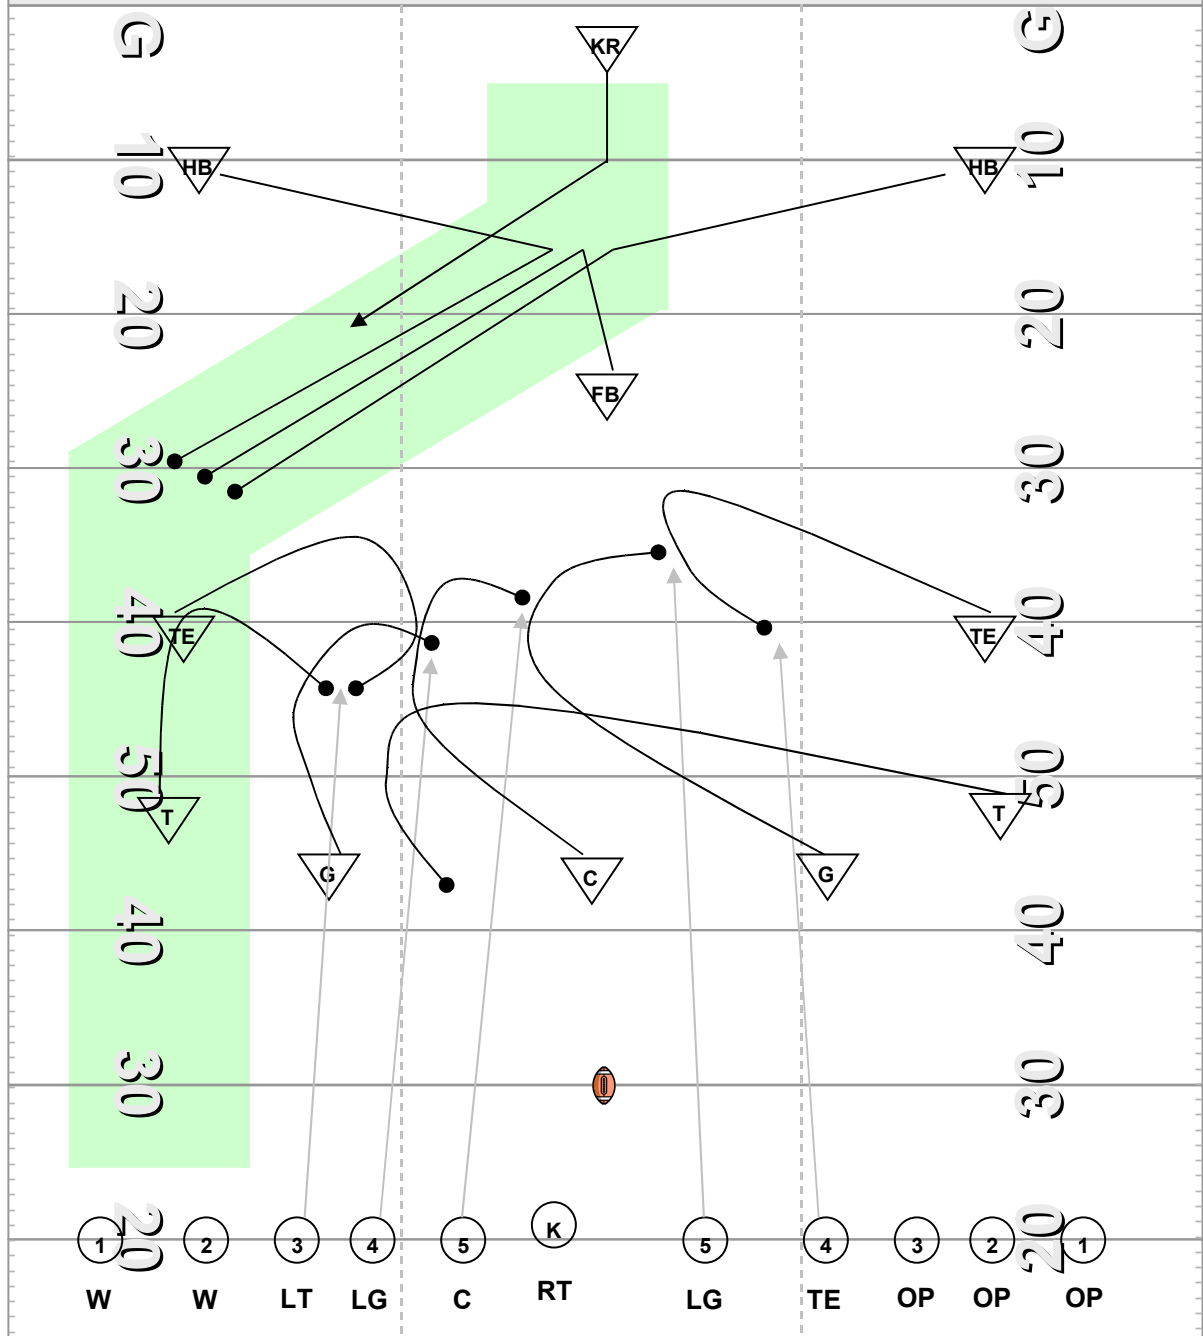

KICK RETURN SIDELINE RIGHT vs. 5-5 MIDDLE

5-2-1-2-1 Look
T: # 47Y
G: Outside Hash 45Y
C: Middle 43Y
TE: # 40Y
FB: Middle 25Y
HB: # 10Y
KR: Middle 5Y-10Y

LT/TE: Double Team L3
LG: Outside-In L4
C: Outside-In L5
RG: Inside-Out R5
RT: Peel Out Kicker
RTE: Inside-Out R4
FB: Lead Wedge to Ball (Middle)
HB's: Wedge Outside
KR: Stay behind Wedge & R4D