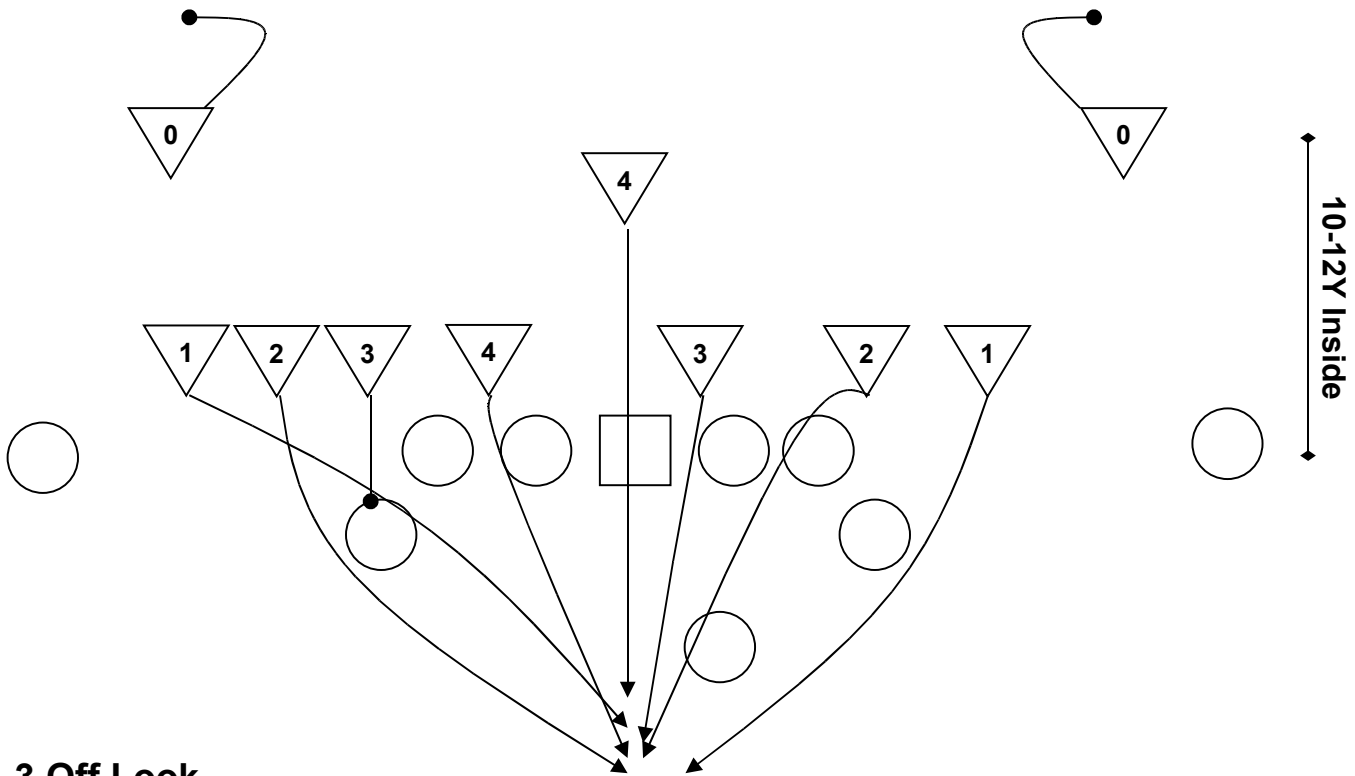

PUNT BLOCK (4-4 STACK)

4-4 Stack Look

Right Side:

On #4: Head Up LS > Loop Right A Gap

#3: Outside Shoulder G > B Gap

#2: Outside Shoulder T > C Gap

#1: Outside W > D Gap

Left Side:

Stack #4: Sneak > Left A Gap

#3: Outside Shoulder G > B Gap

#2: Outside Shoulder T > C Gap

#1: Outside W > D Gap

PUNT BLOCK (4-3 OFF)

4-3 Off Look

4 Side:

- #4: Outside Shoulder G > B Gap
- #3: Head Up W > Push Back Wing
- #2: Outside > D Gap
- #1: Wide Outside > Crack C Gap