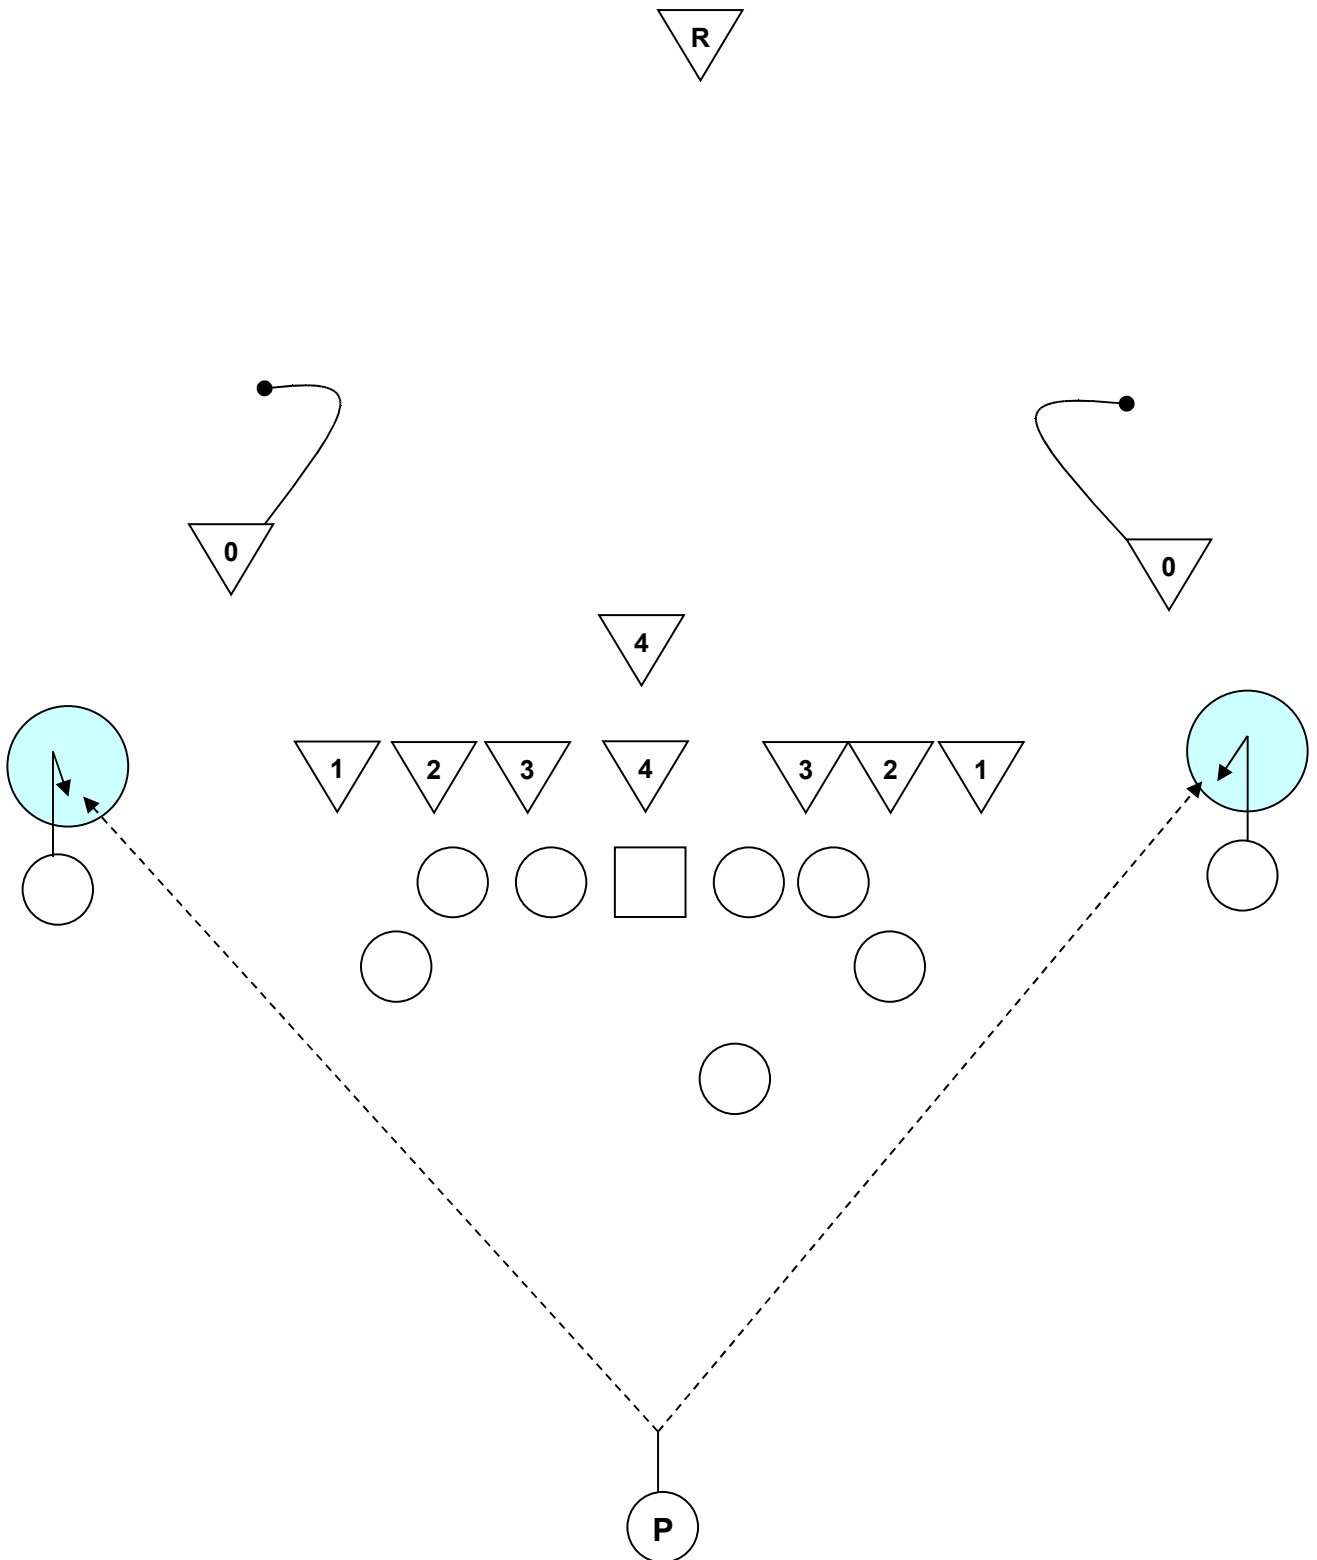

PUNT FAKE PASS DSU