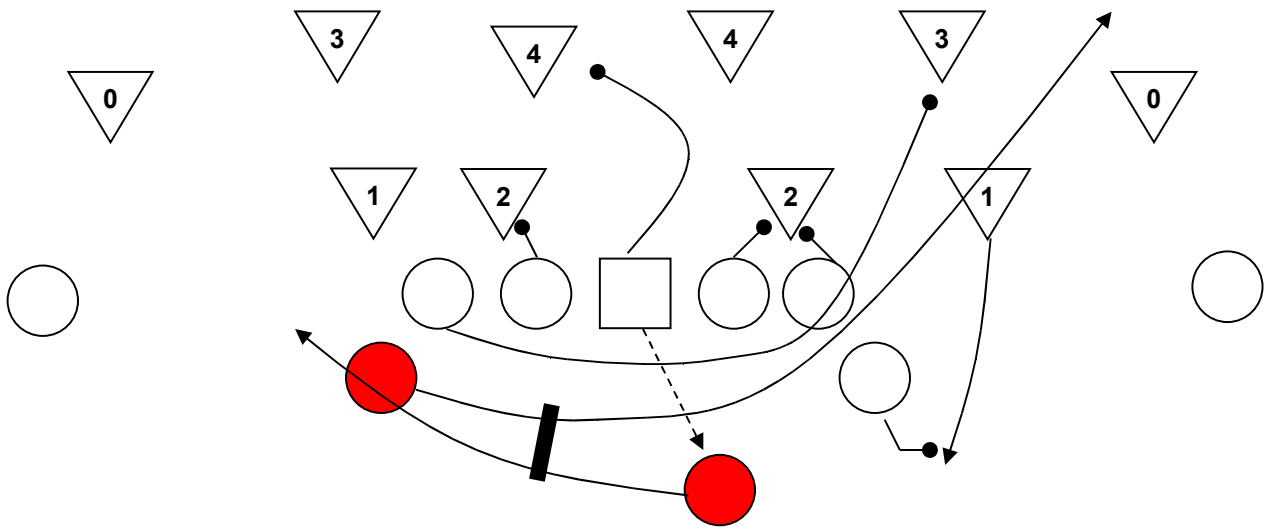

SAFE PUNT DEFENSE FAKE PUNT HAMPTON