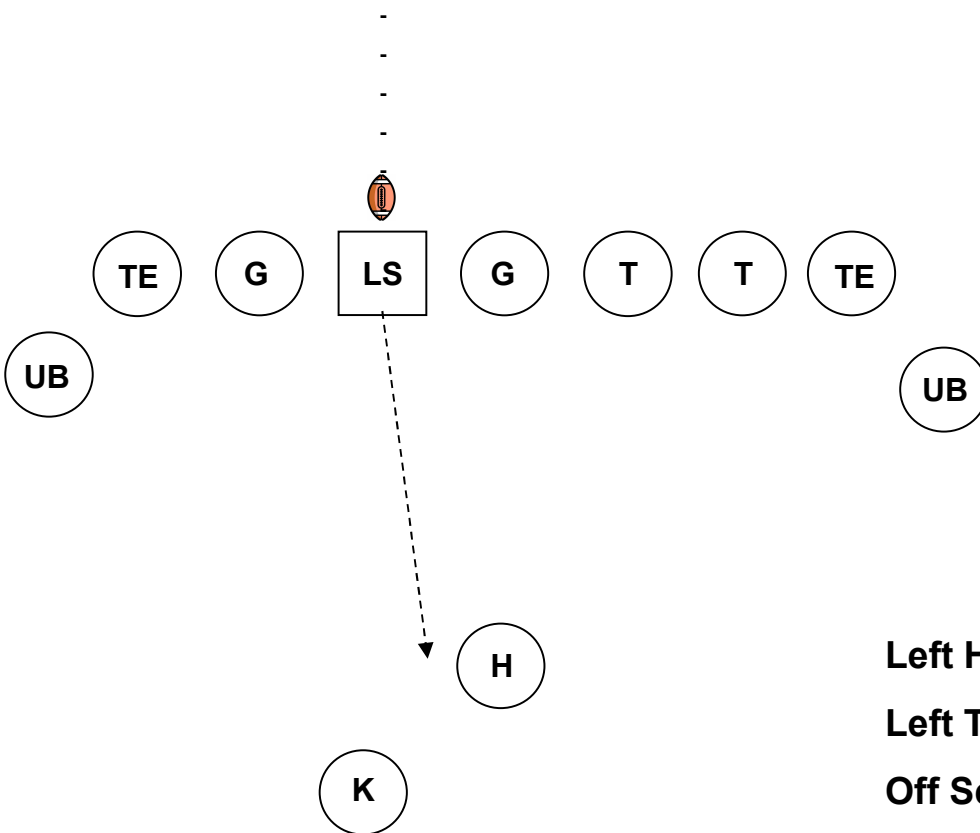

Numbers in (parentheses) indicate field goal was made.

FIELD GOALS-ATTEMPTS.....	7-17
PAT-ATTEMPTS.....	17-17

TACKLE OVER FG FORMATION

Right Hash:

Right Tackle Over

Off Set Snap

Left Hash:

Left Tackle Over