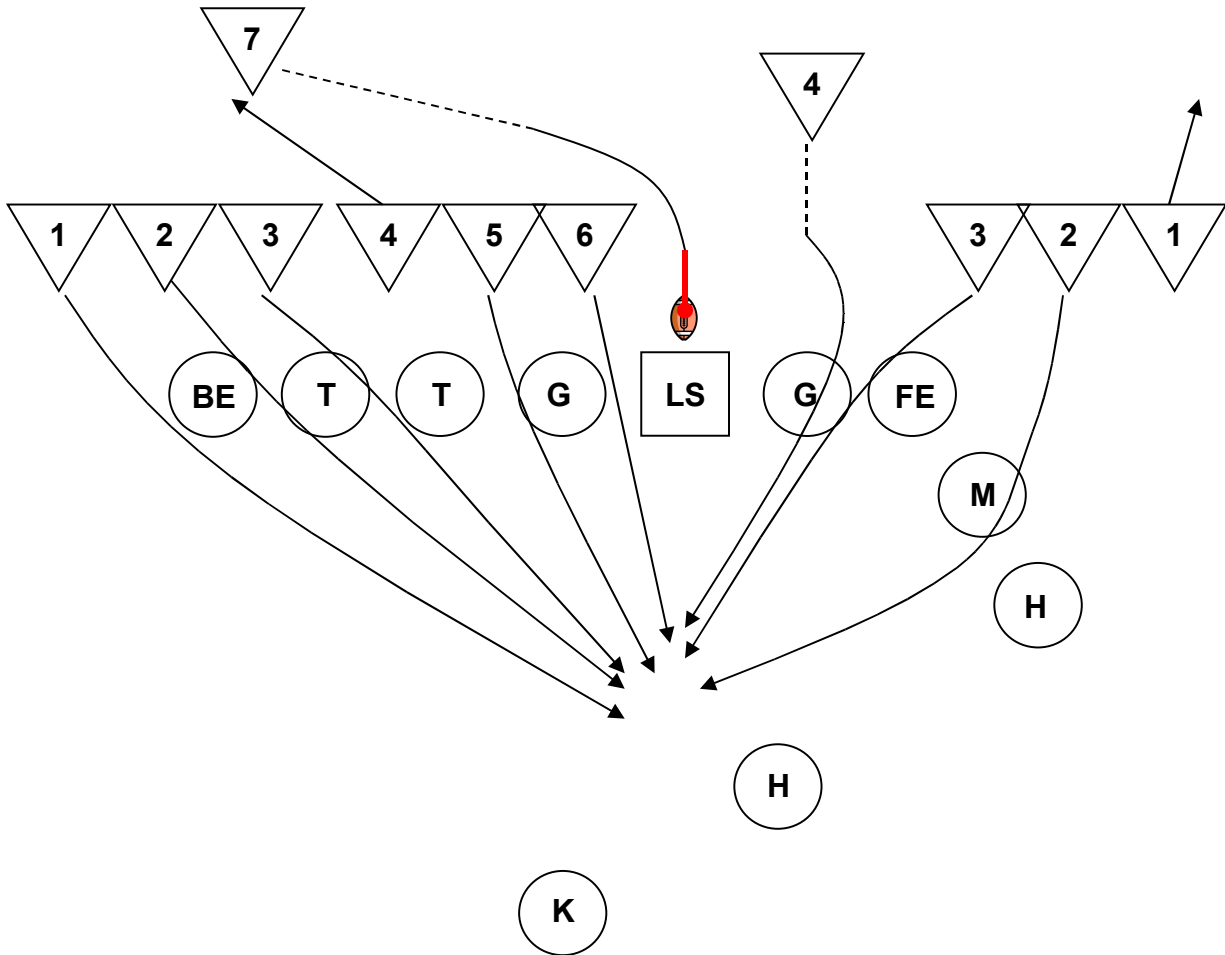

Scoop & Score Side:

- #1 Outside H Safety
- #2 Outside M Rush (D)
- #3 Outside Shoulder FE Rush (C)
- #4 Outside Shoulder G Rush (B)
- Far #5 Middle Jumper

FG BLOCK 7-4 (LEFT HASH)

Block Side:

- #1 Outside Rush (E)
- #2 Outside Shoulder BE Rush (D)
- #3 Outside Shoulder T Rush (C)
- #4 Outside Shoulder T Safety
- #5 Outside Shoulder G Rush (B)
- #6 Inside Shoulder G Rush (A)
- #7 Sneek In Middle Jumper