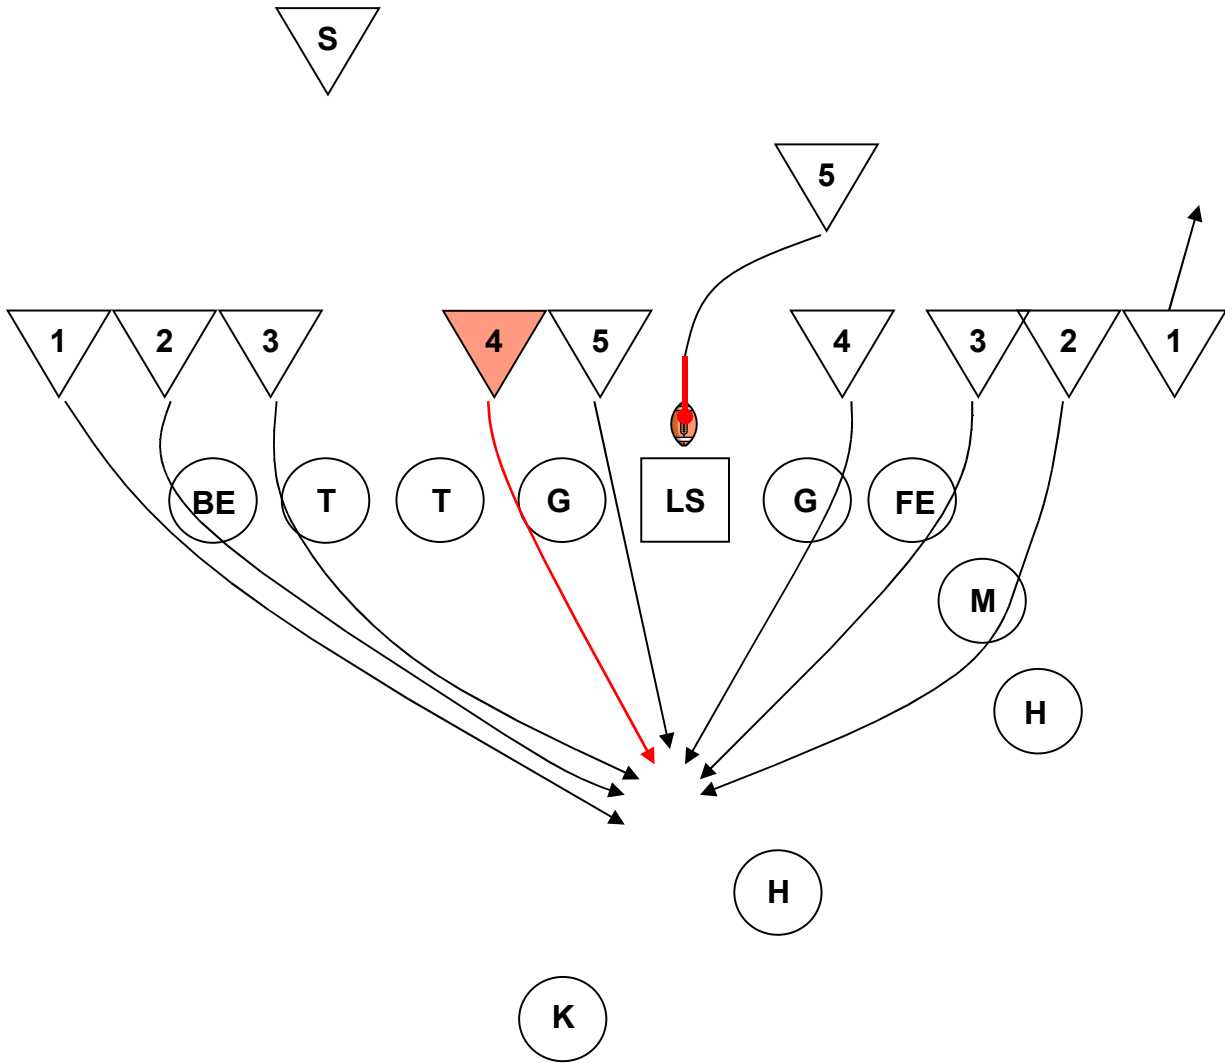

FG BLOCK 5-5 (RIGHT HASH)

Block FG vs. WSSU
Blockside #4

Block Side:

- #1 Outside Rush (E)
- #2 Outside Rush (E)
- #3 Outside Shoulder T Rush (D)
- #4 Outside Shoulder G Rush (B)
- #5 Inside Shoulder G Rush (A)

Scoop & Score Side:

- #1 Outside H Safety
- #2 Outside M Rush (D)
- #3 Outside Shoulder FE Rush (C)
- #4 Outside Shoulder G Rush (B)
- Far #5 Middle Jumper