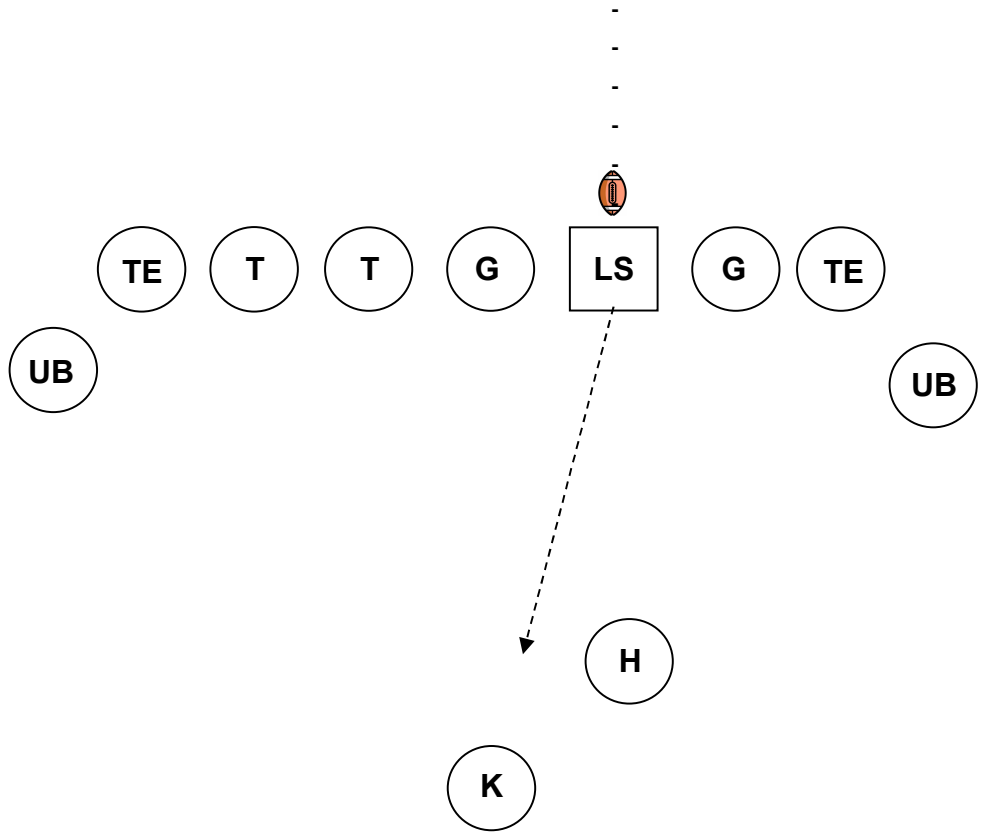

Numbers in (parentheses) indicate field goal was made.

FIELD GOALS-ATTEMPTS.....	7-17
PAT-ATTEMPTS.....	17-17

TACKLE OVER FG FORMATION

Right Hash:

Right Tackle Over

Off Set Snap

Left Hash:

Left Tackle Over