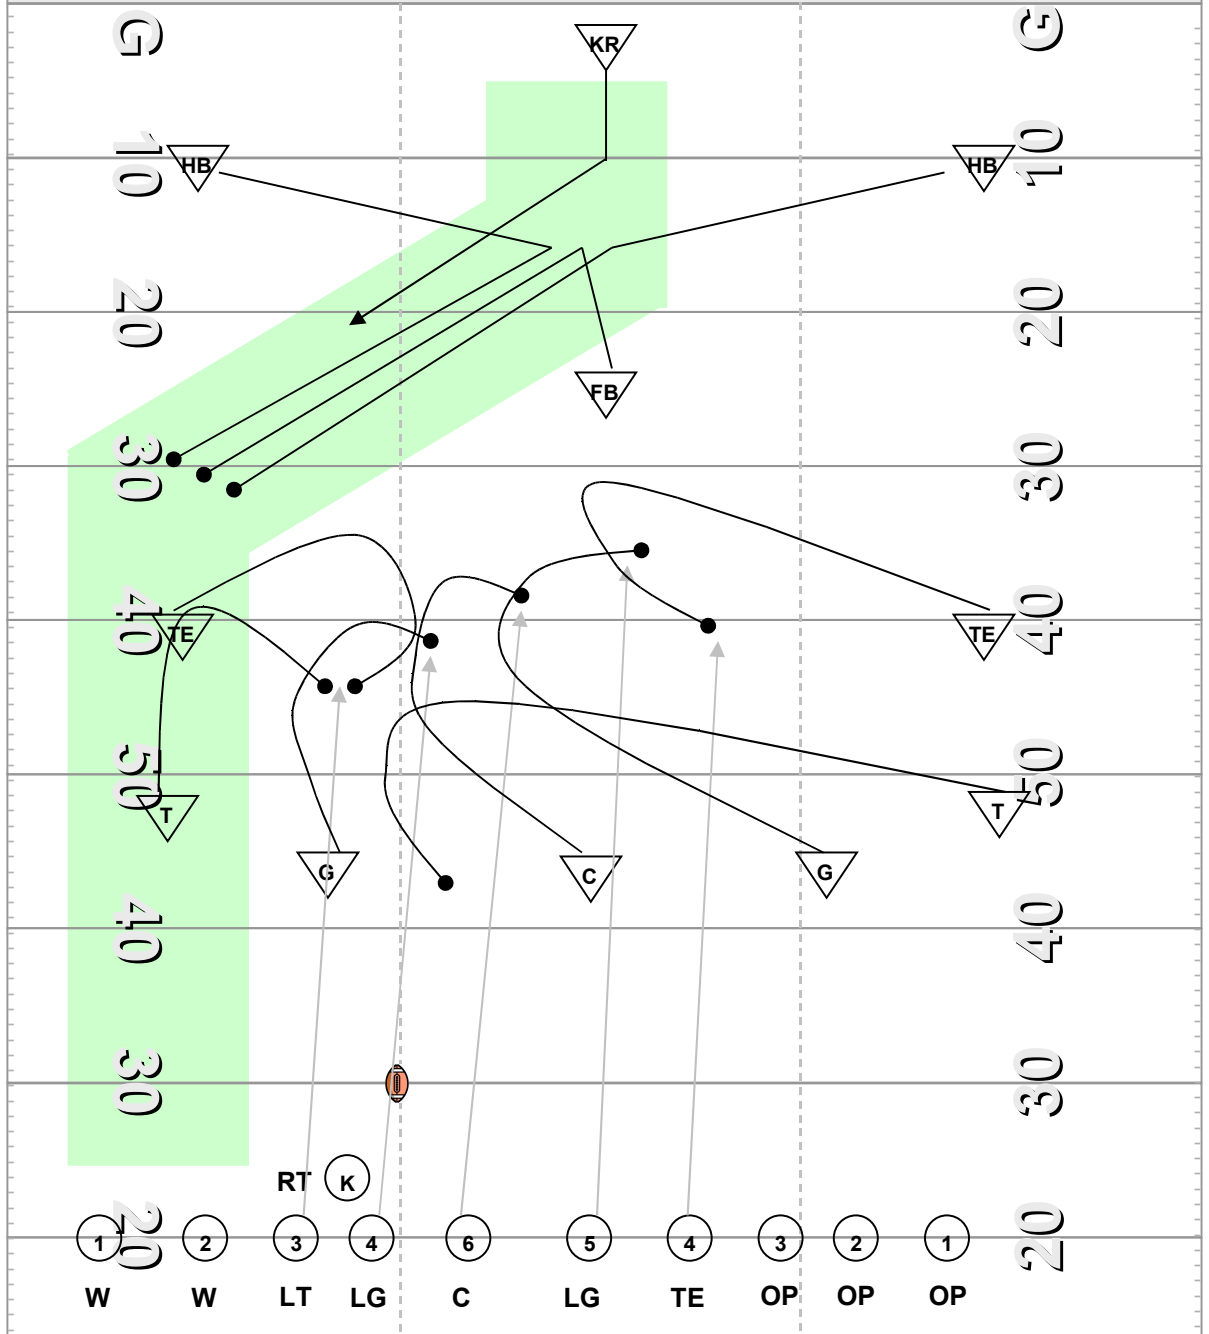

KICK RETURN SIDELINE RIGHT vs. 4-6 LEFT

5-2-1-2-1 Look
T: # 47Y
G: Outside Hash 45Y
C: Middle 43Y
TE: # 40Y
FB: Middle 25Y
HB: # 10Y
KR: Middle 5Y-10Y

LT/TE: Double Team L3
LG: Outside-In L4
C: Outside-In R5
RG: Inside-Out R5
RT: Peel Out Kicker
RTE: Inside-Out R4
FB: Lead Wedge to Ball (Middle)
HB's: Wedge Outside
KR: Stay behind Wedge & R4D