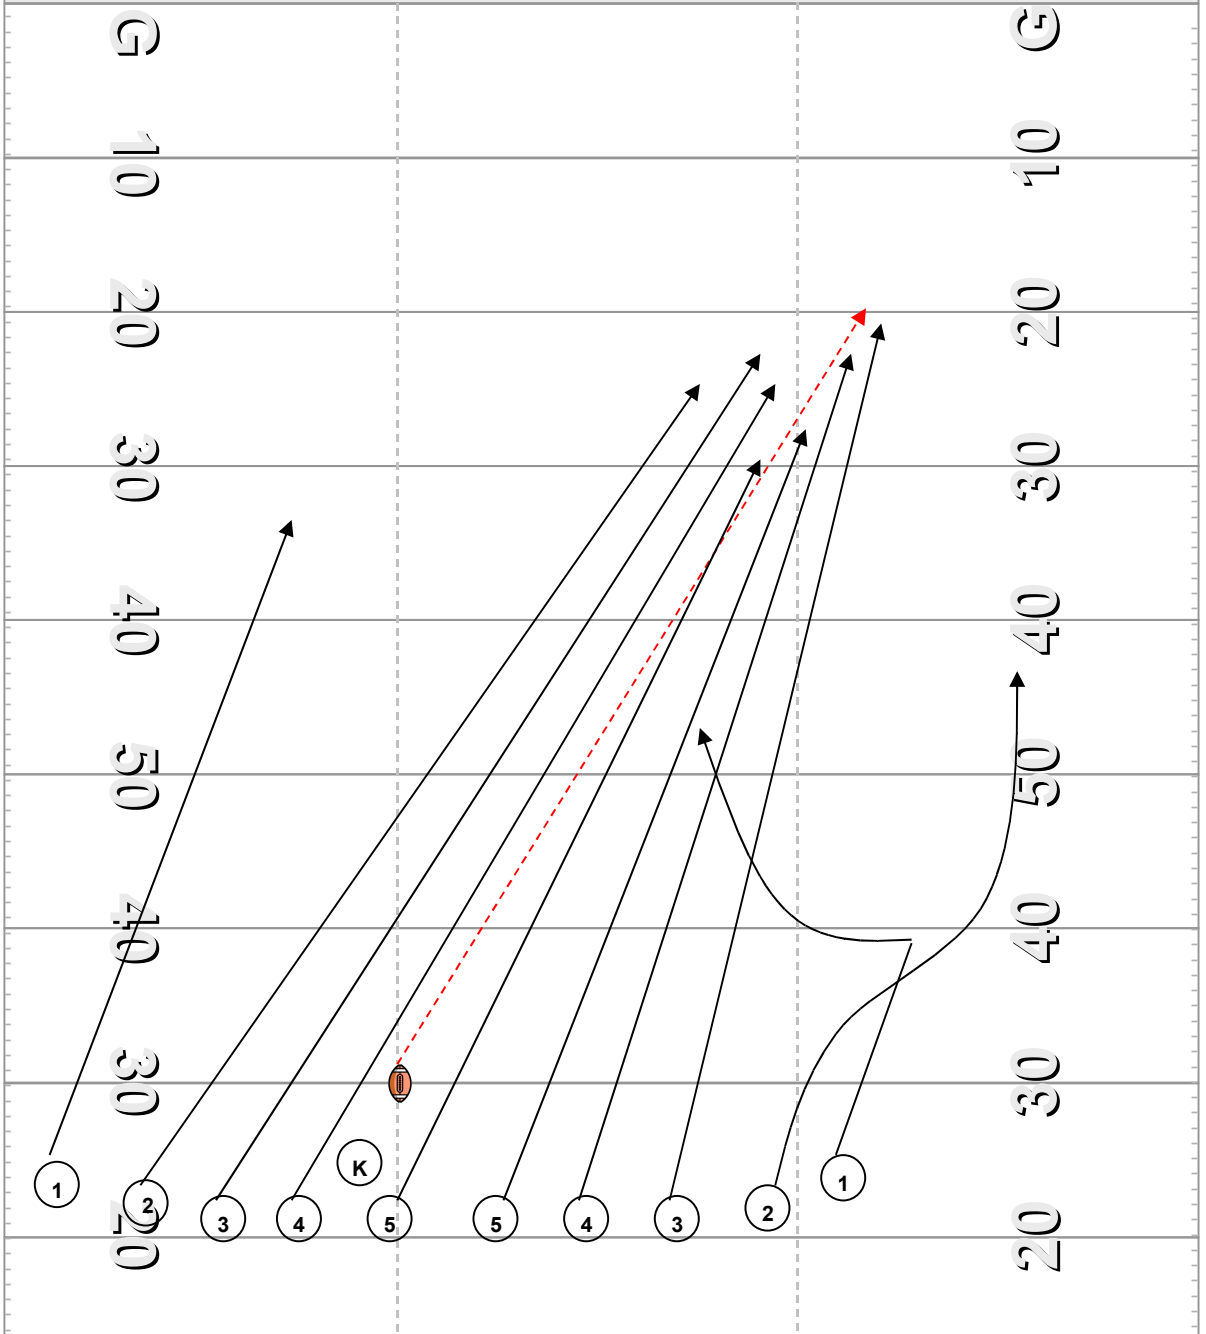

KICK OFF COVERAGE DEEP LEFT - POOCH

- 5-5 Look
- Ball: Left Hash
- R1: Outside Contain > Safety
- R2-R5: Ball
- Kicker: Is Cleaning the Field
- L3-L5: Ball
- L2: Outside Contain
- L1: Safety