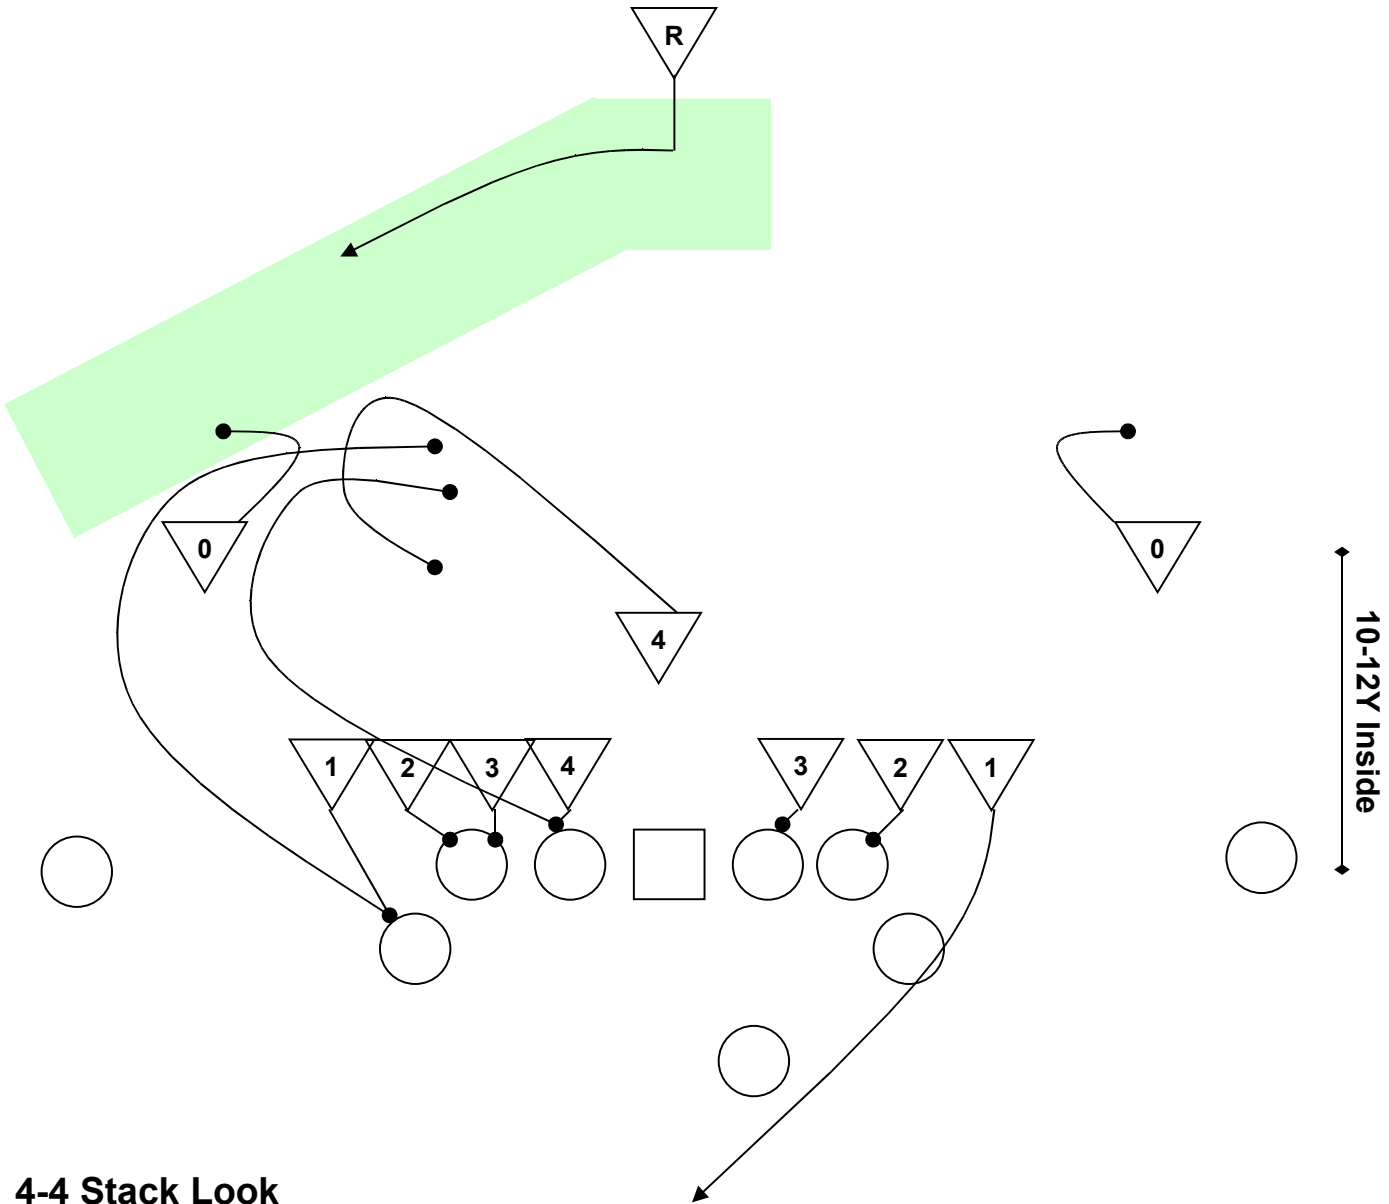

Stack #4: Pick Up & Block LS

#3: Outside Shoulder G > Hold Up G

#2: Outside Shoulder T > Hold Up T

#1: Outside W > Hold Up W

PR: Run 4 Daylight

PUNT RETURN (4-3 OFF) WALL OFF RIGHT

4-4 Stack Look

Right Side: