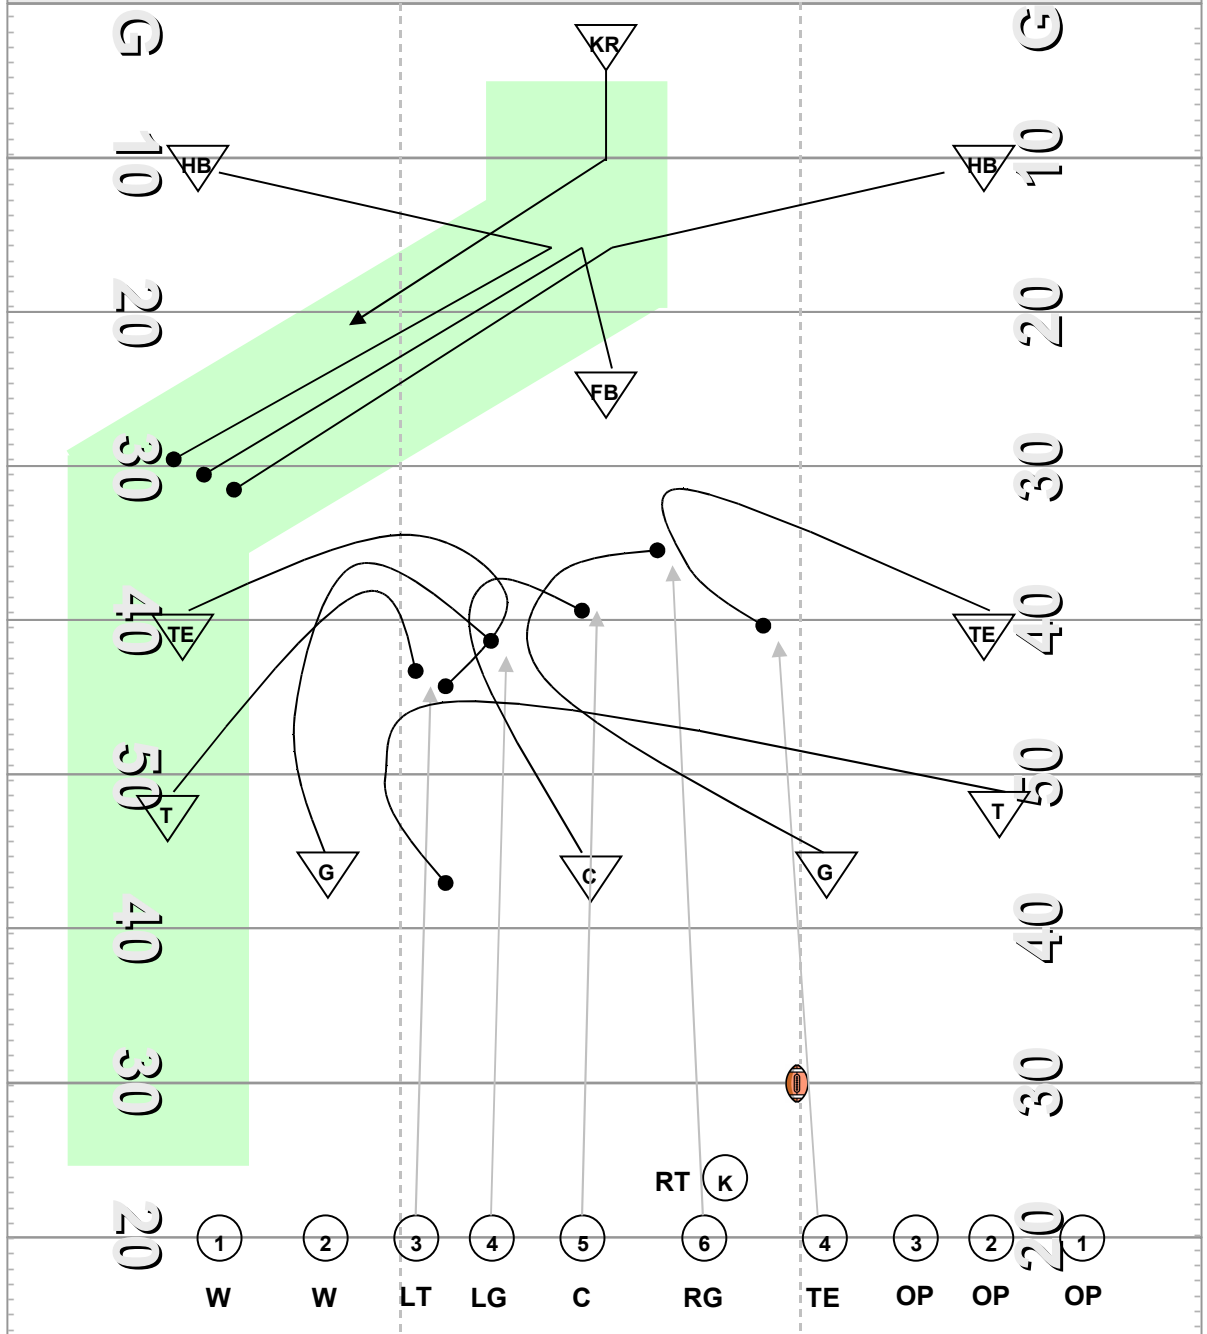

KICK RETURN SIDELINE RIGHT vs. 6-4 RIGHT

5-2-1-2-1 Look
T: # 47Y
G: Outside Hash 45Y
C: Middle 43Y
TE: # 40Y
FB: Middle 25Y
HB: # 10Y
KR: Middle 5Y-10Y

LT/TE: Double Team L3
LG: Outside-In L4
C: Outside-In L5
RG: Inside-Out L6
RT: Peel Out Kicker
RTE: Inside-Out R4
FB: Lead Wedge to Ball (Middle)
HB's: Wedge Outside
KR: Stay behind Wedge & R4D