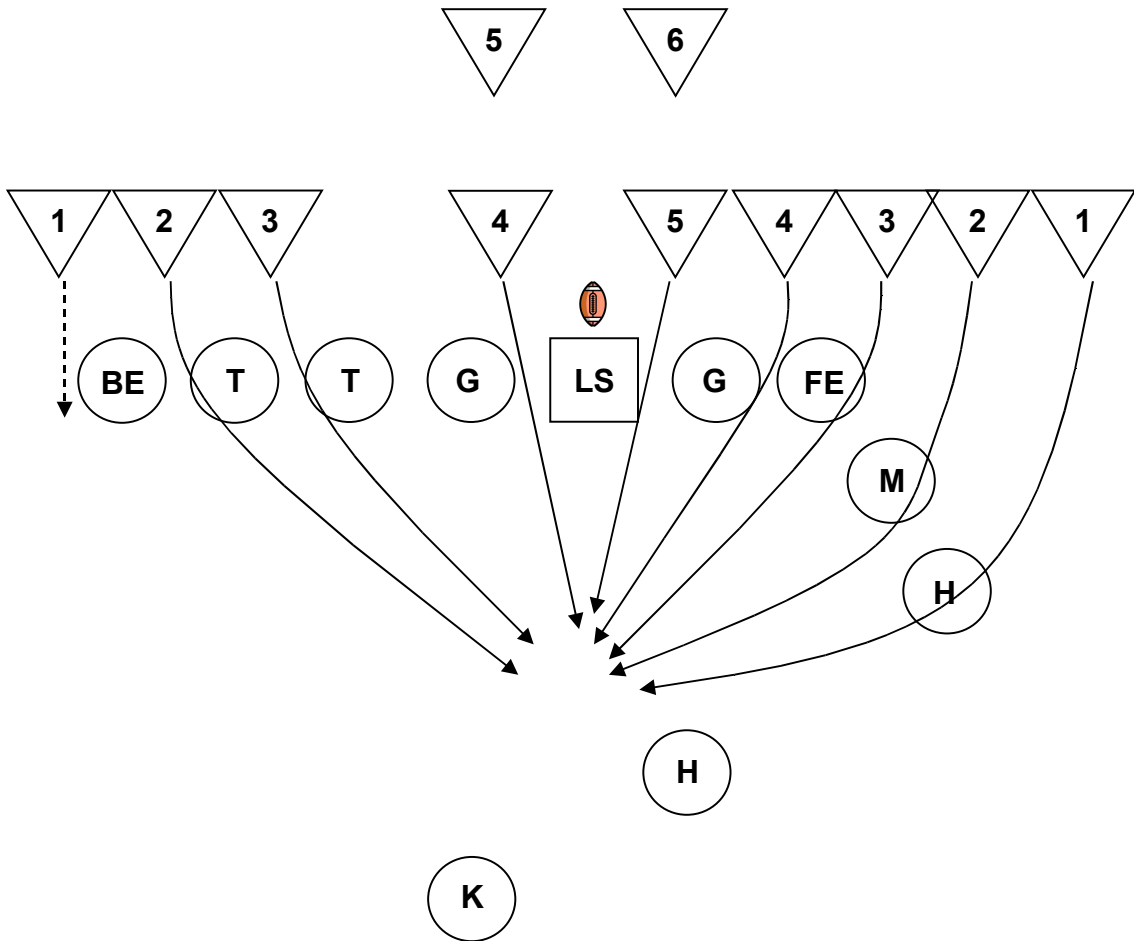

PAT BLOCK 5-6

Block Side:

- #1 Outside Shoulder H Rush (F)
- #2 Outside Shoulder M Rush (E)
- #3 Outside Shoulder FE Rush (D)
- #4 Outside Shoulder G Rush (B)
- #5 Inside Shoulder G Rush (A)
- #6 Safety

Scoop & Score Side:

- #1 Scoop & Score
- #2 Outside Shoulder T Rush (D)
- #3 Outside Shoulder T Rush (C)
- #4 Inside Shoulder G Rush (A)
- #5 Safety