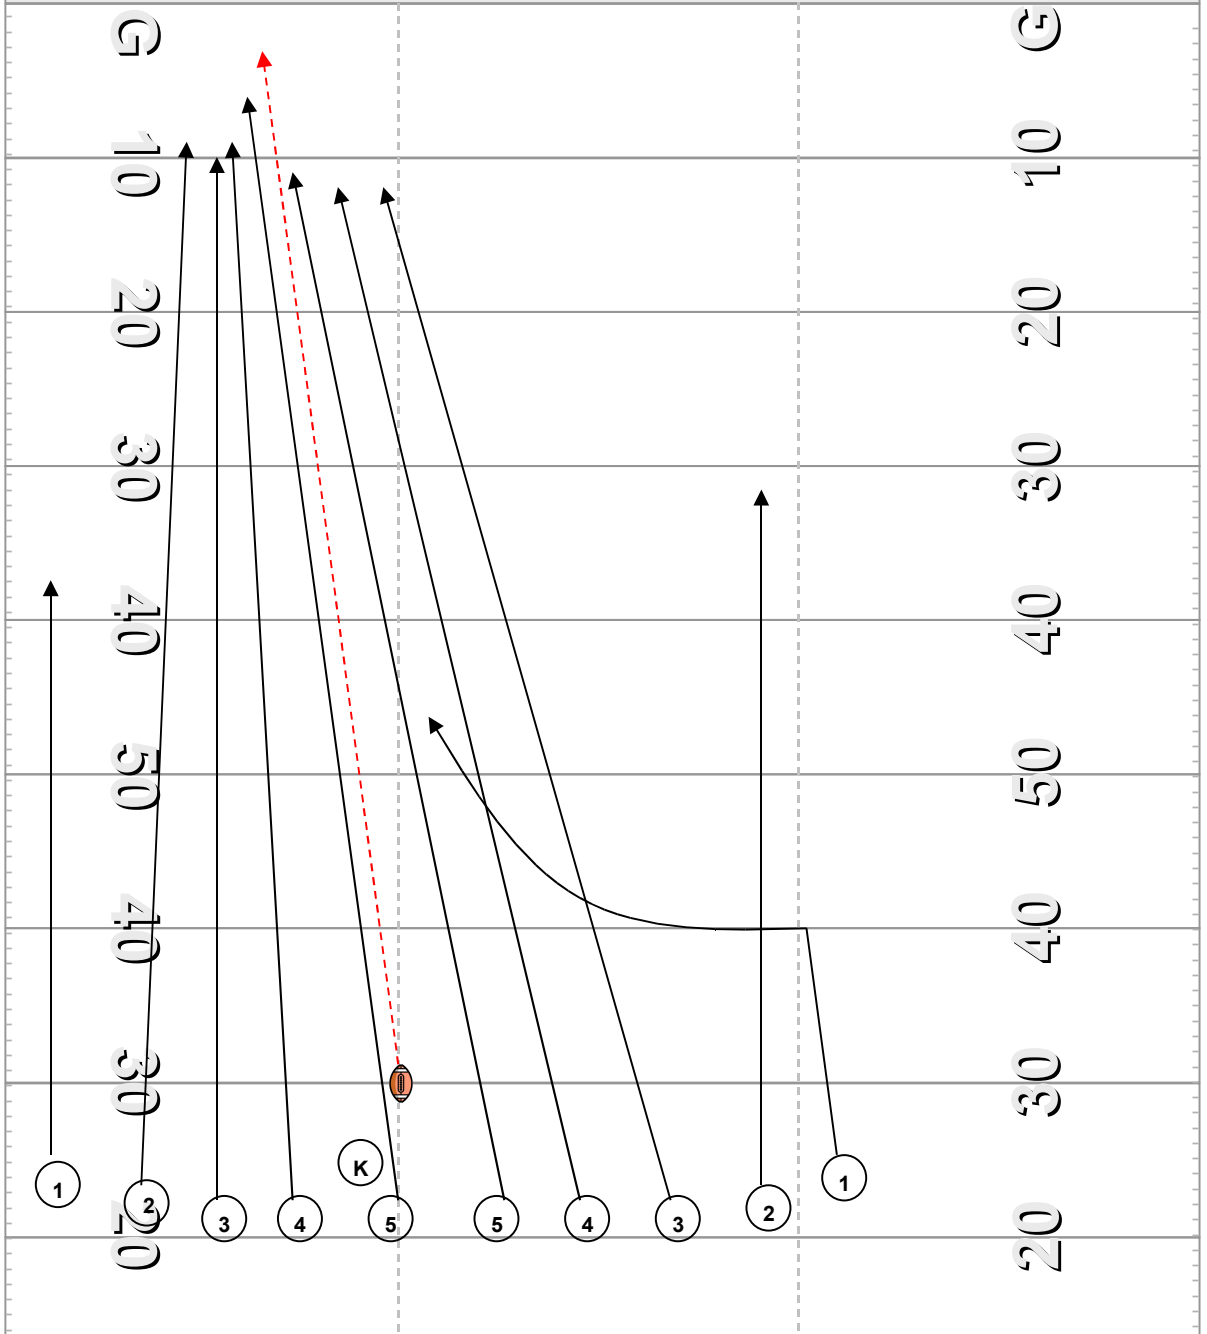

KICK OFF PERSONAL

 # 33 Stephen Grantham
Placekicker
6-0, 185 Sophomore
Florence, SC (South Florence High)

Returns to the team in 2007 after being dismissed from the team after spring of 2006 due to academic deficiencies... Is expected to handle the starting placekicking duties as well as kickoffs for the Bulldogs... Has a very strong leg and demonstrated consistency during the 2005 season... **2006:** Was dismissed for the entire season... **2005:** Took over the placekicking duties as a true freshman when senior Michael Gaston broke his leg during preseason drills... Performed well and led the team in scoring with 72 points... Connected on 9-15 field goal attempts, including a lone of 47 yards, and was true on 45-51 extra points... **High School:** Was a two-sport standout, earning three letters in football and four in soccer at South Florence High... Played in the prestigious North-South All-Star contest... Had four extra points and a touchback in his team's 28-13 victory... **Personal:** A nursing major... born April 10, 1987 the son of Don and Sue Grantham

Grantham's Season Statistics

Season	Field Goals		PATs		Made
	Att.	Made	Long	Att.	
2005	15	9	47	51	45

KICK OFF STATS

KICKOFFS	No.	Yds	Avg	TB	OB	Retn	Net	YdLn
GRANTHAM, S.	26	1531	58.9	1	1			
HAIRE, Aaron	2	118	59.0	0	0			
Total.....	28	1649	58.9	1	1	638	36.1	28
Opponents.....	32	1912	59.8	4	0	754	36.2	28

KICK OFF COVERAGE DEEP LEFT - MIDDLE

- 5-5 Look
- Ball: Left Hash
- R1: Outside Contain > Safety
- R2-R5: Ball
- Kicker: Is Cleaning the Field
- L3-L5: Ball
- L2: Outside Contain
- L1: Safety