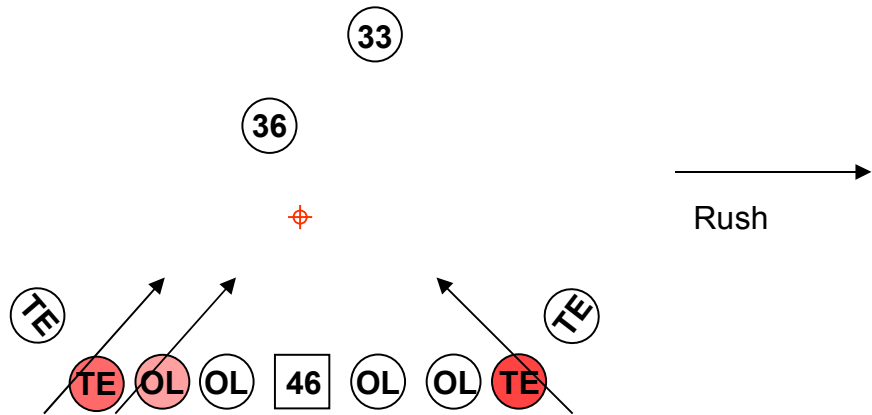

PAT/FG TEAM

SYSTEM ANALYSIS

Conventional PAT/FG

Unit
UB 45° Angle

Both TE Deep Low

Inside Zone
Step > Both UP Short

Inside
Zone Step

= Can't closed the

Gap!!
PROTECTION

Block Tech: Inside

Zone Punch!
Weakness: Both TE

#86, #81
Block Point: 5Y

Overall Quality: The

Inside
is Very Good. Both TE

are weak
in Blocking & Balance

SHORT SNAPPER

#46 Kelvin Colclough,

RIR
Very fast and good

Snapper.
Average Blocker!

SHIFTS/MOTION

On Hash FG Tackle

Over
Formations!

OPERATIONS

Get Off 1,20 – 1,26 ec.

Ø 1,23 sec.!!

SUMMARY

Very Good Operation

Times
Ø 1,23 sec.!!

Great Short Snapper &

Holder!
No Hash Kicker!

Weak TE's!

Great Inside Protection!

ANY BLOCKED PAT/FG?

YES

How-When? WSSU FG

Left C-Gap Rush (TE #81)

How-When? NSU

Right D-Gap Rush (TE

#86)

KEY OBSERVATIONS

vs. HAM new Holder

#25 Byron Bush, RJR

(WR) is
Bringing both Hands

before the
Snap to the SS. Read for

Take Off!
STATS

PAT's 17-17

FG's 7-17 (6-17)

KICKER

#33 Stephen Grantham,

SO
Alignment: 3-2

LT/RT Footed: Right

Approach: Soccer

Steps: 3 (Jab, Drive &

Plant)
Get Off: 1,20 – 1,26 sec.

Hash Tend: RH>RGP,

LH>LGP
Distance: 51Y vs. Air Force

Under Pressure: Very Stabil

Overall: Good fast PAT

Kicker,
bad FG Kicker. No good

directions
on Hash FG's.

HOLDER

#36 Aaron Haire, SO

(Punter)
Good Ball Handling and

great
Hold Mechanics!

FAKES?

NOPE

COVERAGE

No Releases on FG's

NO Scoop & Score

Coverage on
PAT's