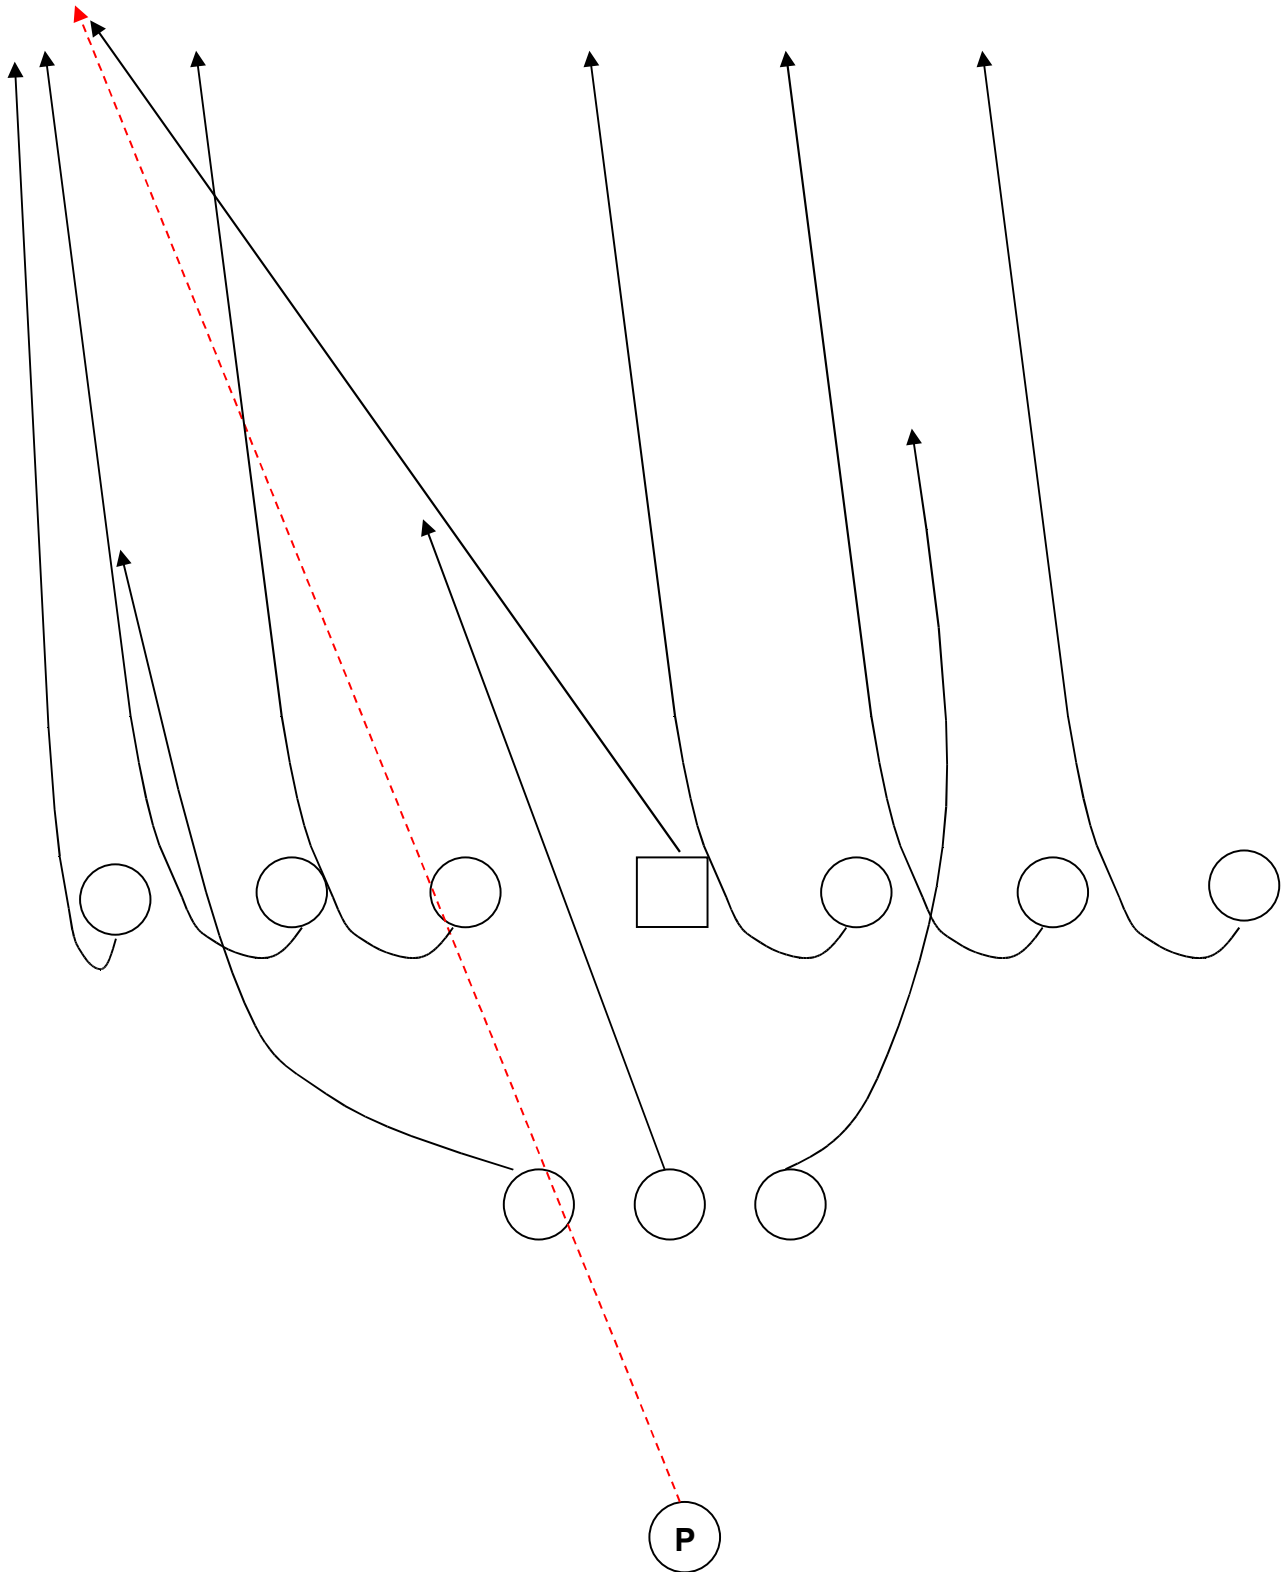

FULL HOUSE WIDE PUNT COVERAGE DIRECTIONAL LEFT SLIDE